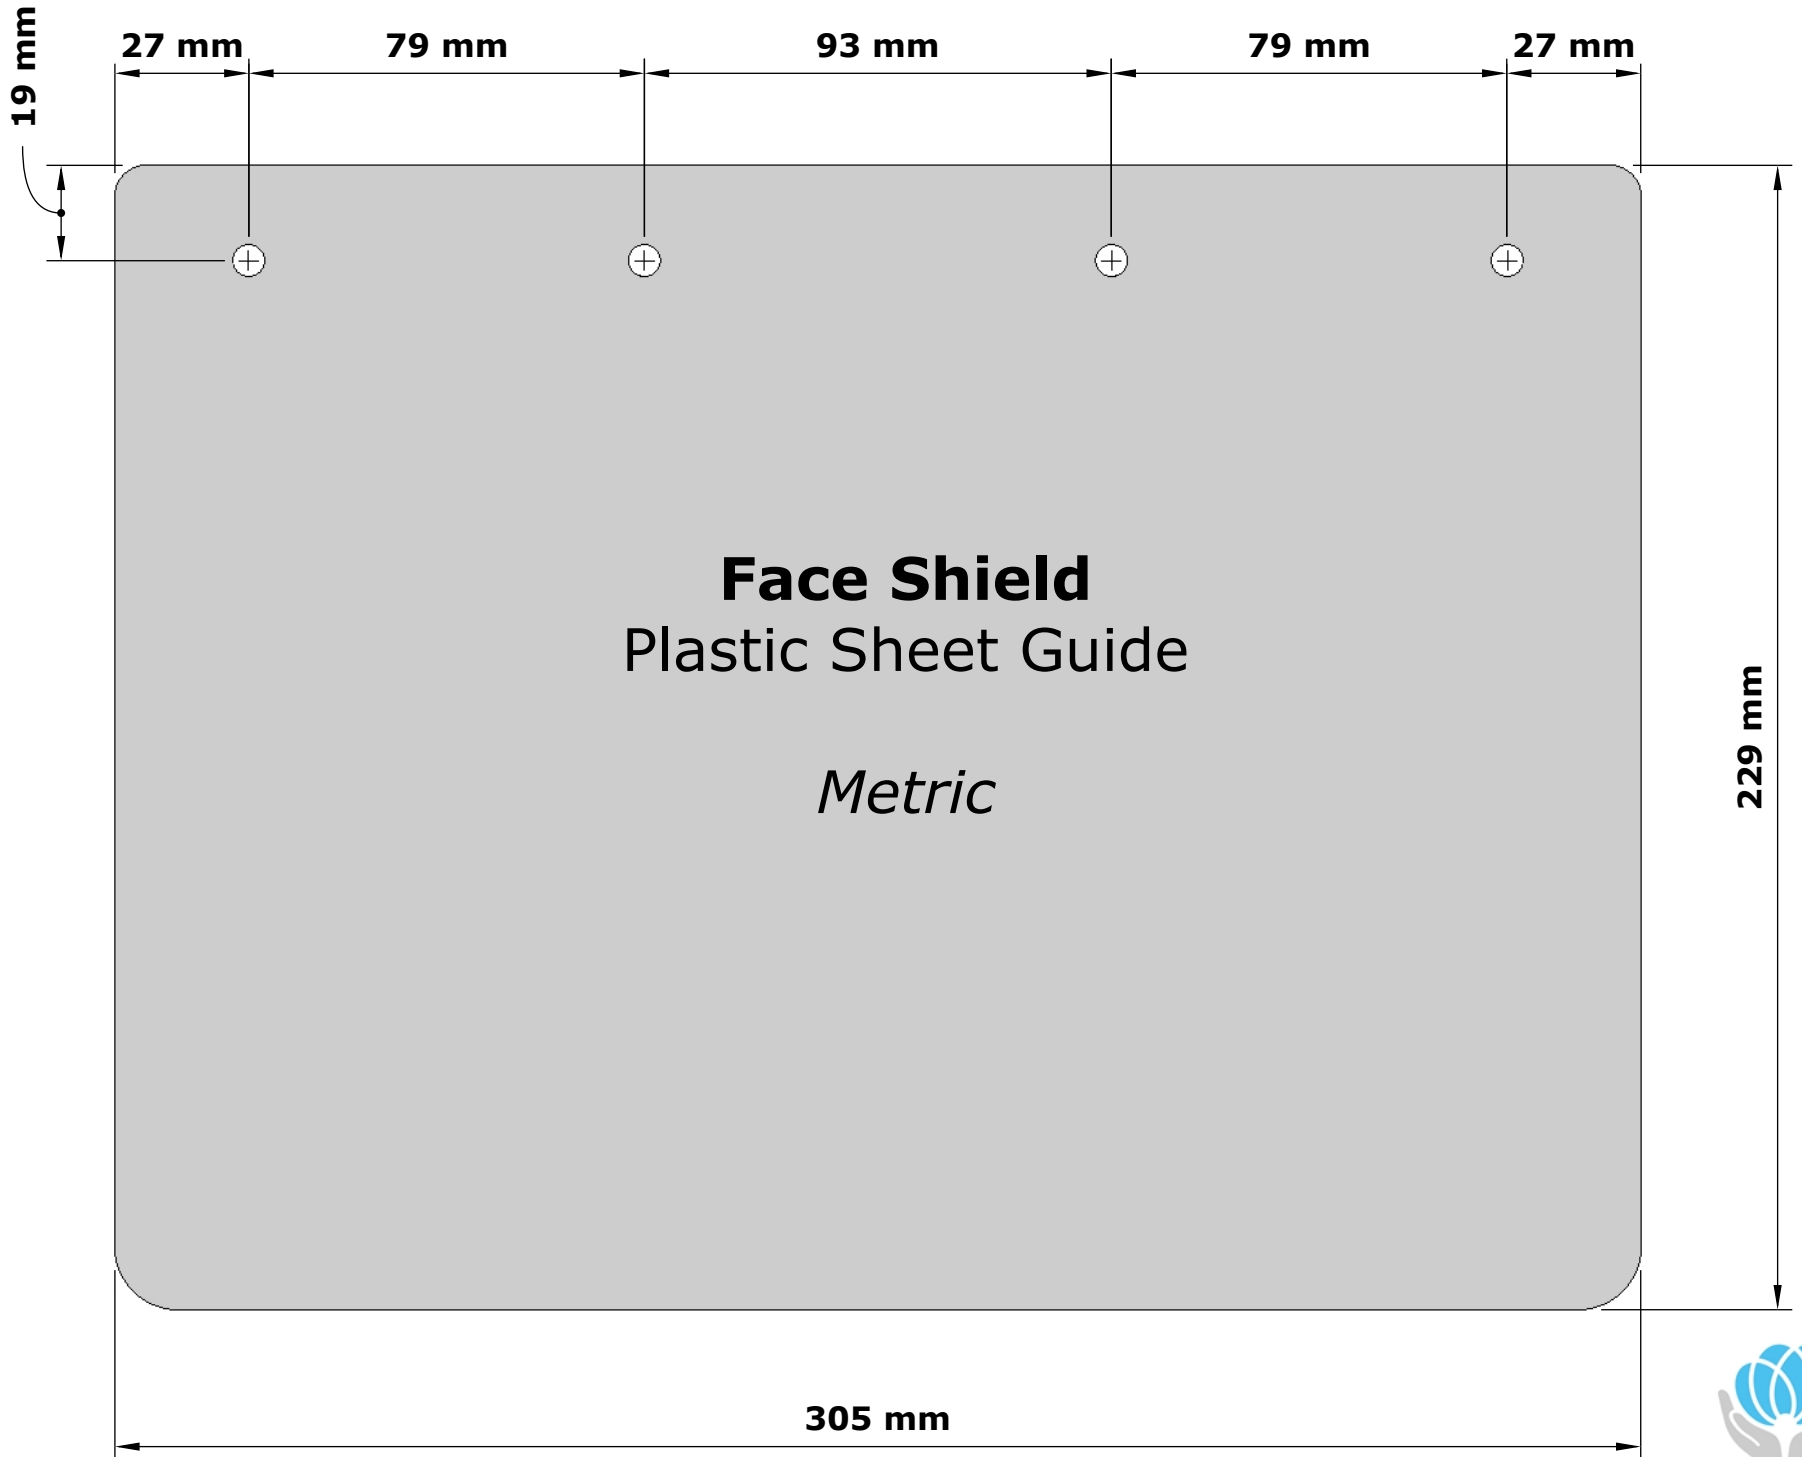

More Information at: [v1st.co/covid](http://v1st.co/covid)

More Information at: [v1st.co/covid](http://v1st.co/covid)

**Face Shield**  
Plastic Sheet Guide

*Imperial*

Align this line with top of plastic sheet for correct hole spacing

Print out this sheet at 100%  
on letter-sized paper in landscape  
for accurate hole spacing

More Information at: [v1st.co/covid](https://v1st.co/covid)